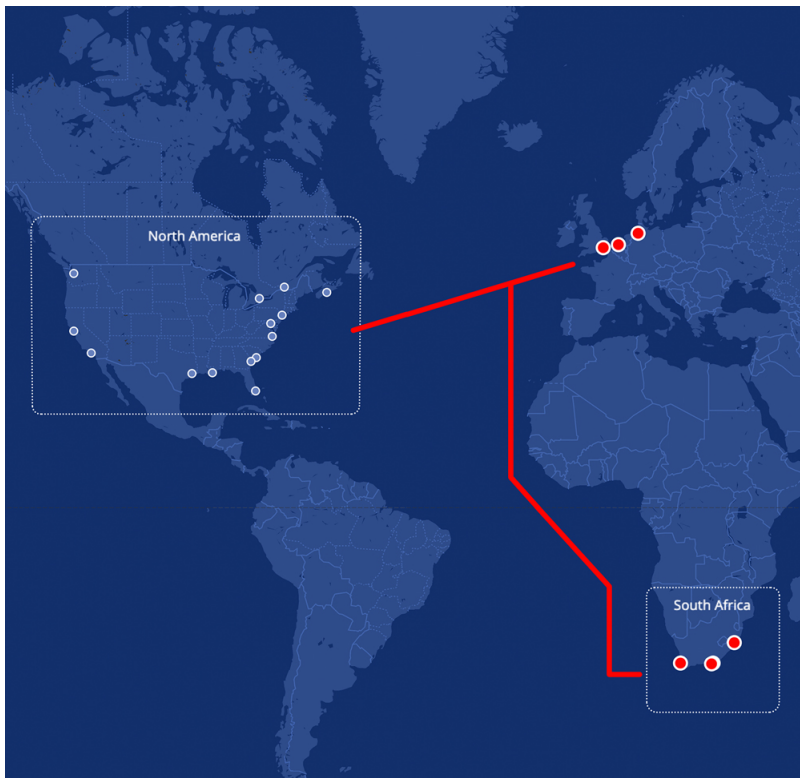

# NEW ORLEANS

PORT INFORMATION - PAGE 1/1

### DIRECT PORTS

- BREMERHAVEN
- CAPE TOWN
- COEGA
- DURBAN
- LONDON GATEWAY PORT
- ROTTERDAM

### CONNECTED PORTS

- BALTIMORE
- CHARLESTON
- HALIFAX
- HOUSTON
- LOS ANGELES
- MONTREAL
- NEW ORLEANS
- NEW YORK
- NORFOLK
- OAKLAND
- PORT EVERGLADES
- SAVANNAH
- SEATTLE
- TORONTO

### Transit Times - Northbound

PORT	PORT EVERGLADES
NEW ORLEANS	3