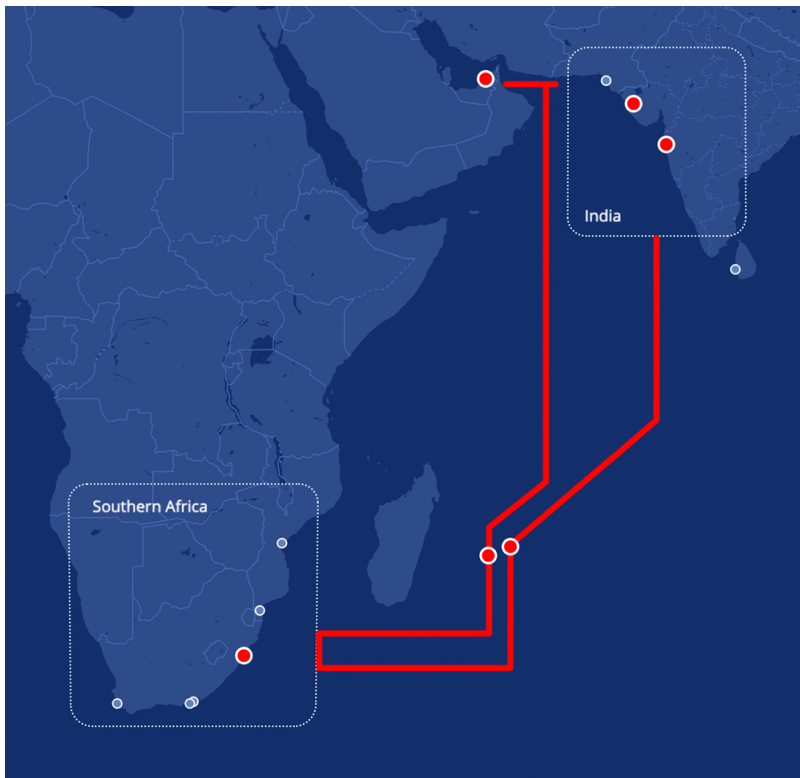

JEBEL ALI

PORT INFORMATION - PAGE 1/1

DIRECT PORTS

- DURBAN
- JEBEL ALI
- LE PORT
- MUNDRA
- NHAVA SHEVA
- PORT ELIZABETH

CONNECTED PORTS

- CAPE TOWN
- KARACHI

Transit Times - Southbound

PORT	DURBAN
JEBEL ALI	21

Transit Times - Northbound

PORT	DURBAN	CAPE TOWN
JEBEL ALI	25	33

Terminals

TERMINAL
DP World, Jebel Ali Container Terminal, Jebel Ali Freezone, Gate 1,2 & 4, Dubai, UAE (T2)

Agencies

CITY	AGENCY
Dubai	United Africa Feeder Line UAE L.L.C, P.O. Box 111265, Office 303, 3rd floor, Sharaf Building, Umm hurair 1, Next to the Dubai Islamic Bank/near to Burjuman Metro Station, Bur Dubai