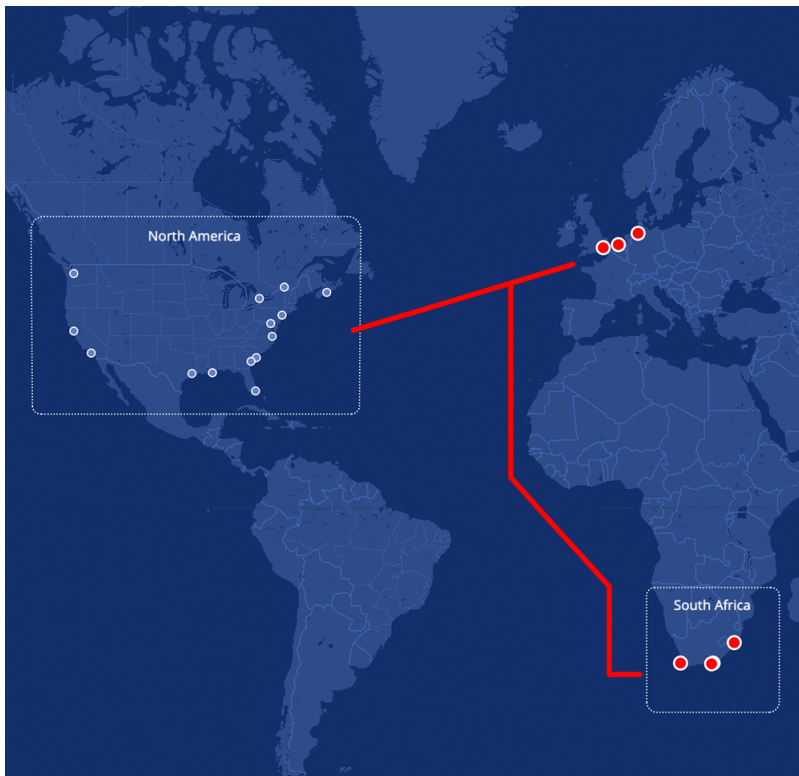

LONDON GATEWAY PORT

PORT INFORMATION - PAGE 1/1

DIRECT PORTS

- BREMERHAVEN
- CAPE TOWN
- COEGA
- DURBAN
- LONDON GATEWAY PORT
- ROTTERDAM

CONNECTED PORTS

- BALTIMORE
- CHARLESTON
- HALIFAX
- HOUSTON
- LOS ANGELES
- MONTREAL
- NEW ORLEANS
- NEW YORK
- NORFOLK
- OAKLAND
- PORT EVERGLADES
- SAVANNAH
- SEATTLE
- TORONTO

Transit Times - Northbound

PORT	CHARLESTON	MONTREAL	SAVANNAH	HOUSTON	PORT EVERGLADES
LONDON GATEWAY PORT	21	25	30	31	39

Terminals

TERMINAL

Agencies

CITY	AGENCY
Ipswich	Cory Brothers Shipping Agency Ltd. , 8th Floor, St Vincent House, 1 Cutler Street, Ipswich, Suffolk, IP1 1UQ, United Kingdom - https://www.corybrothers.com
Belfast, Northern Ireland	G Heyn & Sons Ltd., 1 Corry Place, Belfast Harbour Estate, Belfast , Northern Ireland BT3 9AH - http://www.heyn.co.uk/