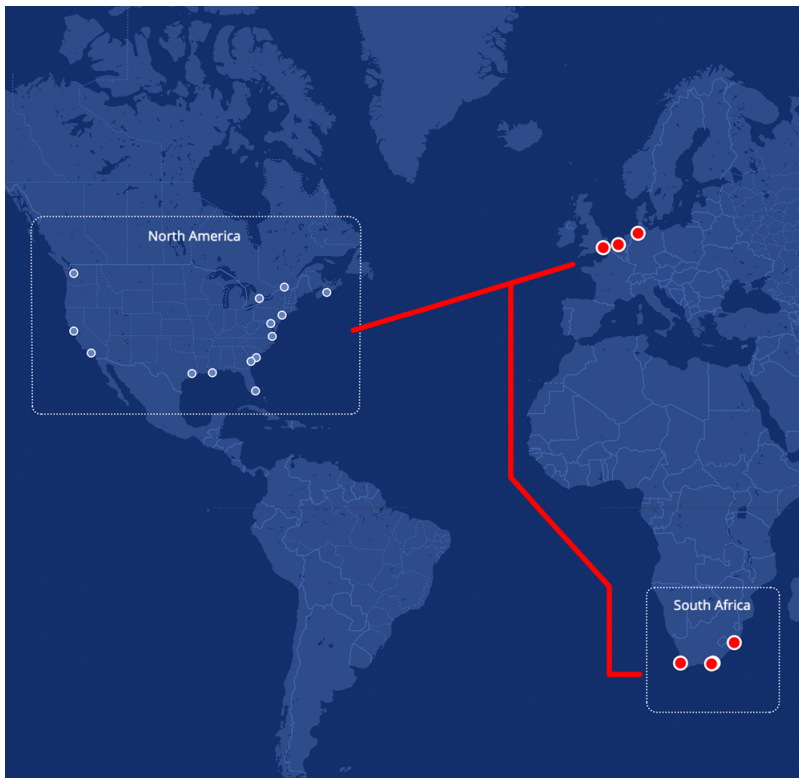

CHARLESTON

PORT INFORMATION - PAGE 1/1

DIRECT PORTS

- BREMERHAVEN
- CAPE TOWN
- COEGA
- DURBAN
- LONDON GATEWAY PORT
- ROTTERDAM

CONNECTED PORTS

- BALTIMORE
- CHARLESTON
- HALIFAX
- HOUSTON
- LOS ANGELES
- MONTREAL
- NEW ORLEANS
- NEW YORK
- NORFOLK
- OAKLAND
- PORT EVERGLADES
- SAVANNAH
- SEATTLE
- TORONTO

Transit Times - Northbound

PORT	MONTREAL	SAVANNAH	HOUSTON	PORT EVERGLADES
CHARLESTON	4	9	10	18

Terminals

TERMINAL

Agencies

CITY	AGENCY
Houston	NUCO Logistics, Inc., 4801 Woodway Drive, Suite 400-W, Houston, TX 77056, Texas - www.nucologistics.com