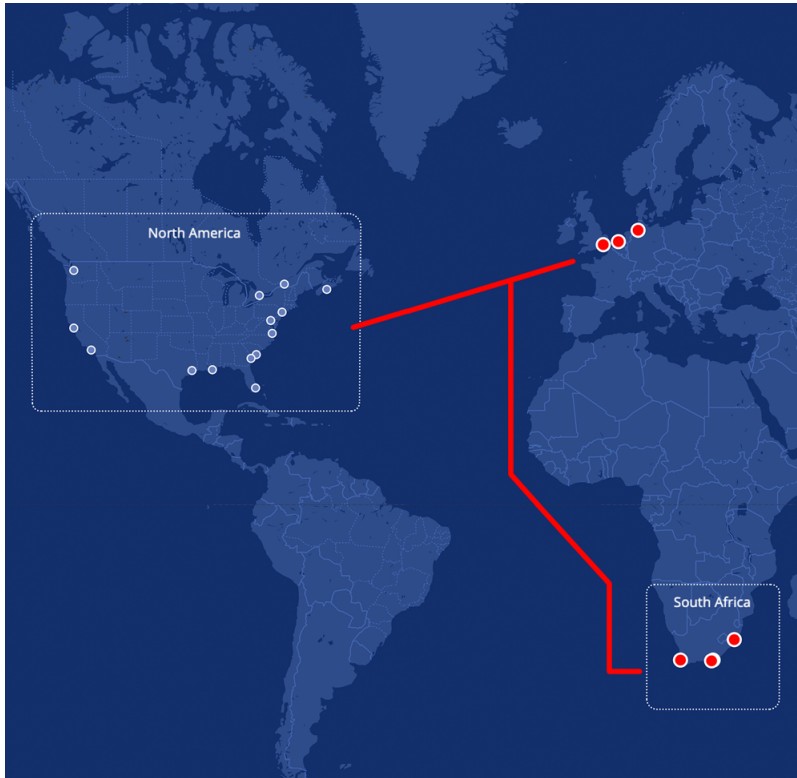

HOUSTON

PORT INFORMATION - PAGE 1/1

DIRECT PORTS

- BREMERHAVEN
- CAPE TOWN
- COEGA
- DURBAN
- LONDON GATEWAY PORT
- ROTTERDAM

CONNECTED PORTS

- BALTIMORE
- CHARLESTON
- HALIFAX
- HOUSTON
- LOS ANGELES
- MONTREAL
- NEW ORLEANS
- NEW YORK
- NORFOLK
- OAKLAND
- PORT EVERGLADES
- SAVANNAH
- SEATTLE
- TORONTO

Transit Times - Northbound

PORT	PORT EVERGLADES
HOUSTON	8

Terminals

TERMINAL

Agencies

CITY	AGENCY
Houston	NUCO Logistics, Inc., 4801 Woodway Drive, Suite 400-W, Houston, TX 77056, Texas - www.nucologistics.com