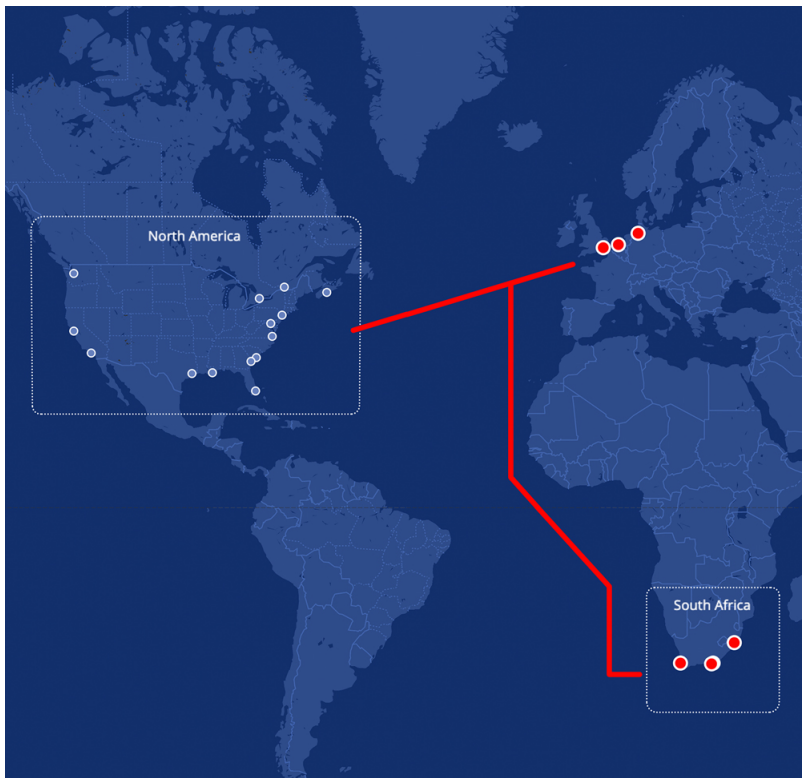

PORT EVERGLADES

PORT INFORMATION - PAGE 1/1

DIRECT PORTS

- BREMERHAVEN
- CAPE TOWN
- COEGA
- DURBAN
- LONDON GATEWAY PORT
- ROTTERDAM

CONNECTED PORTS

- BALTIMORE
- CHARLESTON
- HALIFAX
- HOUSTON
- LOS ANGELES
- MONTREAL
- NEW ORLEANS
- NEW YORK
- NORFOLK
- OAKLAND
- PORT EVERGLADES
- SAVANNAH
- SEATTLE
- TORONTO

Terminals

TERMINAL

Agencies

CITY	AGENCY
Houston	NUCO Logistics, Inc., 4801 Woodway Drive, Suite 400-W, Houston, TX 77056, Texas - www.nucologistics.com